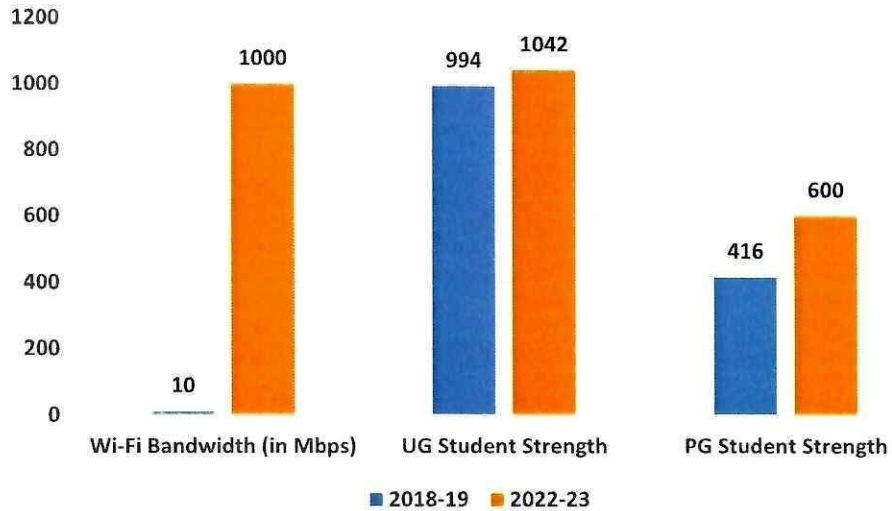

RAMA DEVI WOMEN'S UNIVERSITY

Vidya Vihar, Bhubaneswar-751022, Odisha

Website: <https://rdwu.ac.in>

E-mail: registrar@rdwu.ac.in

Table: Representation of Incremental Growth in Quality Parameters

Quality Parameters	2018-19	2022-23
P.G. Programmes	11	17
Ph.D. Programmes	00	13
University Teaching Staff	33	61
Smart Classrooms	01	20
Wi-Fi Bandwidth	10 Mbps	1 Gbps
MoUs Signed	03	28
UG Student Strength	994	1042
PG Student Strength	416	600

Incremental Growth in Quality Parameters

RAMA DEVI WOMEN'S UNIVERSITY

Vidya Vihar, Bhubaneswar-751022, Odisha

Website: <https://rdwu.ac.in>

E-mail: registrar@rdwu.ac.in

Incremental Growth in Quality Parameters