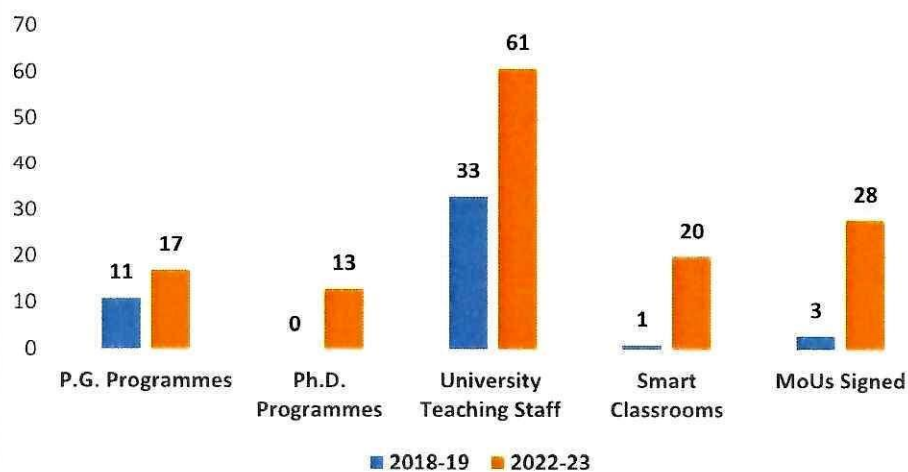

RAMA DEVI WOMEN'S UNIVERSITY

Vidya Vihar, Bhubaneswar-751022, Odisha

Website: <https://rdwu.ac.in>

E-mail: registrar@rdwu.ac.in

Table: Representation of Incremental Growth in Quality Parameters

Quality Parameters	2018-19	2022-23
P.G. Programmes	11	17
Ph.D. Programmes	00	13
University Teaching Staff	33	61
Smart Classrooms	01	20
Wi-Fi Bandwidth	10 Mbps	1 Gbps
MoUs Signed	03	28
UG Student Strength	994	1042
PG Student Strength	416	600

Incremental Growth in Quality Parameters

RAMA DEVI WOMEN'S UNIVERSITY

Vidya Vihar, Bhubaneswar-751022, Odisha

Website: <https://rdwu.ac.in>

E-mail: registrar@rdwu.ac.in

Incremental Growth in Quality Parameters